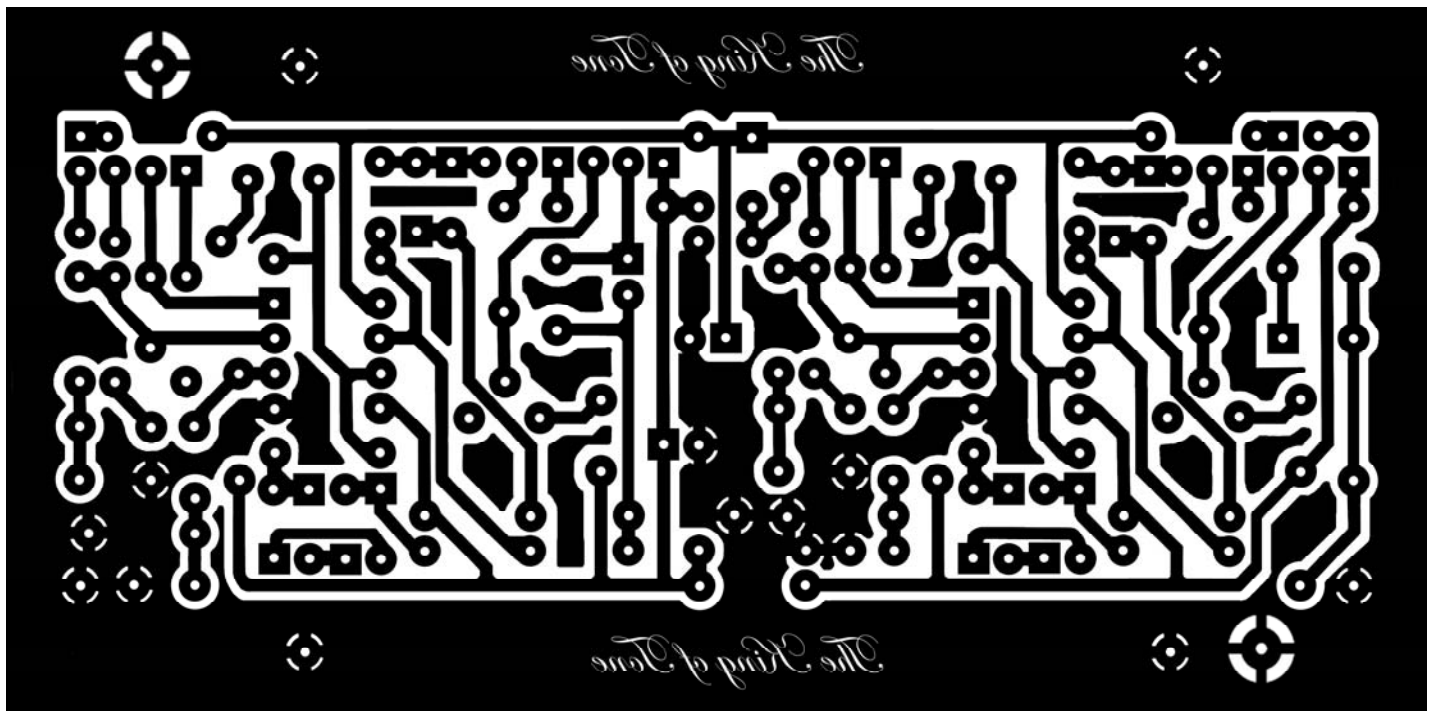

# King of Tone

**3PDT switch wiring for a NPN pedal**