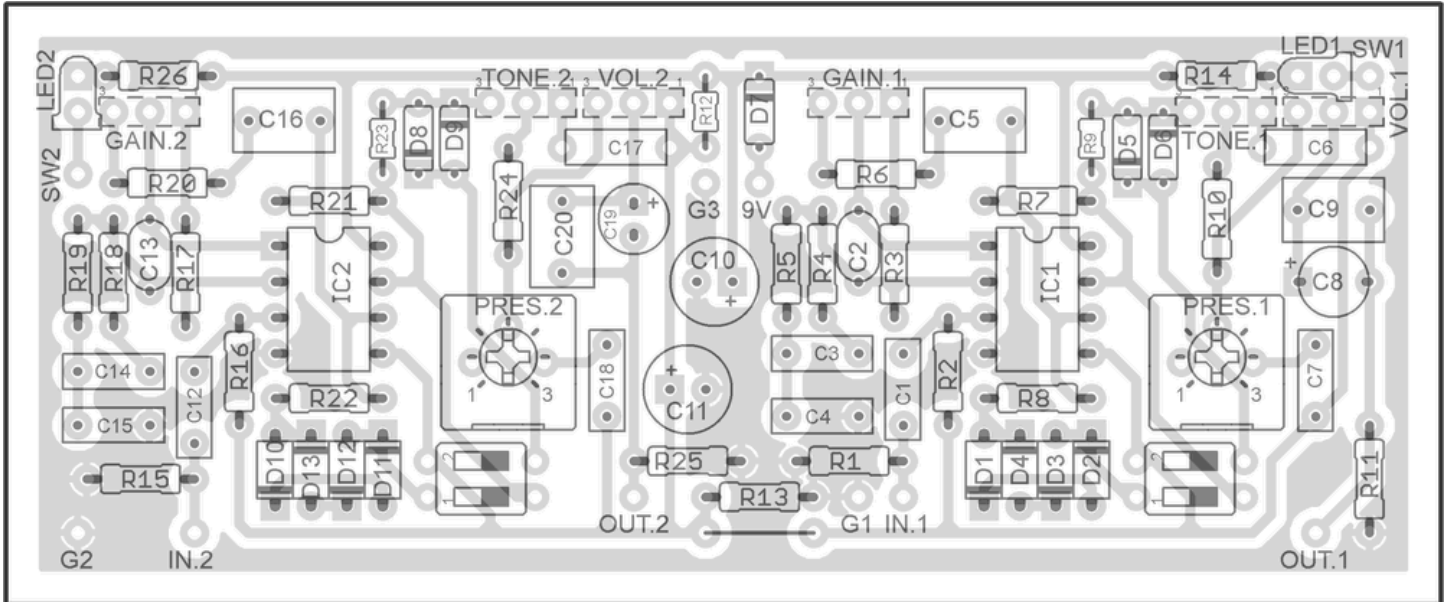

# King of Tone

**3PDT switch wiring for a NPN pedal**