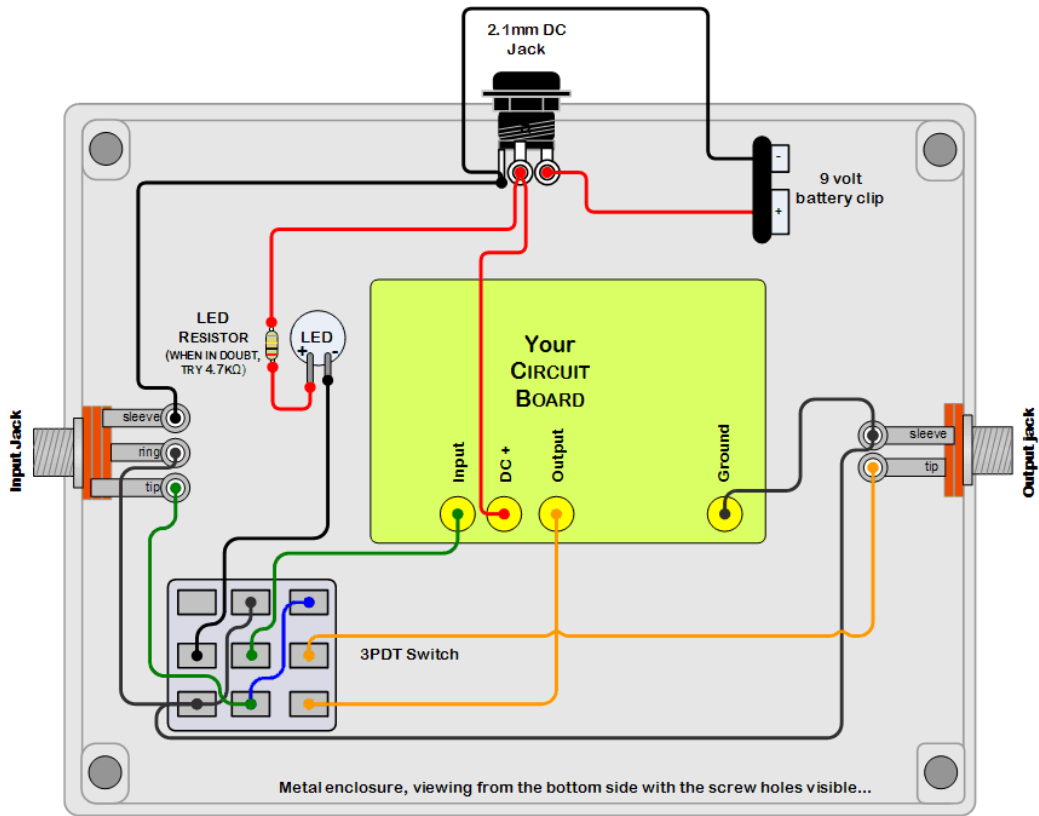

# King of Tone

**3PDT switch wiring for a NPN pedal**