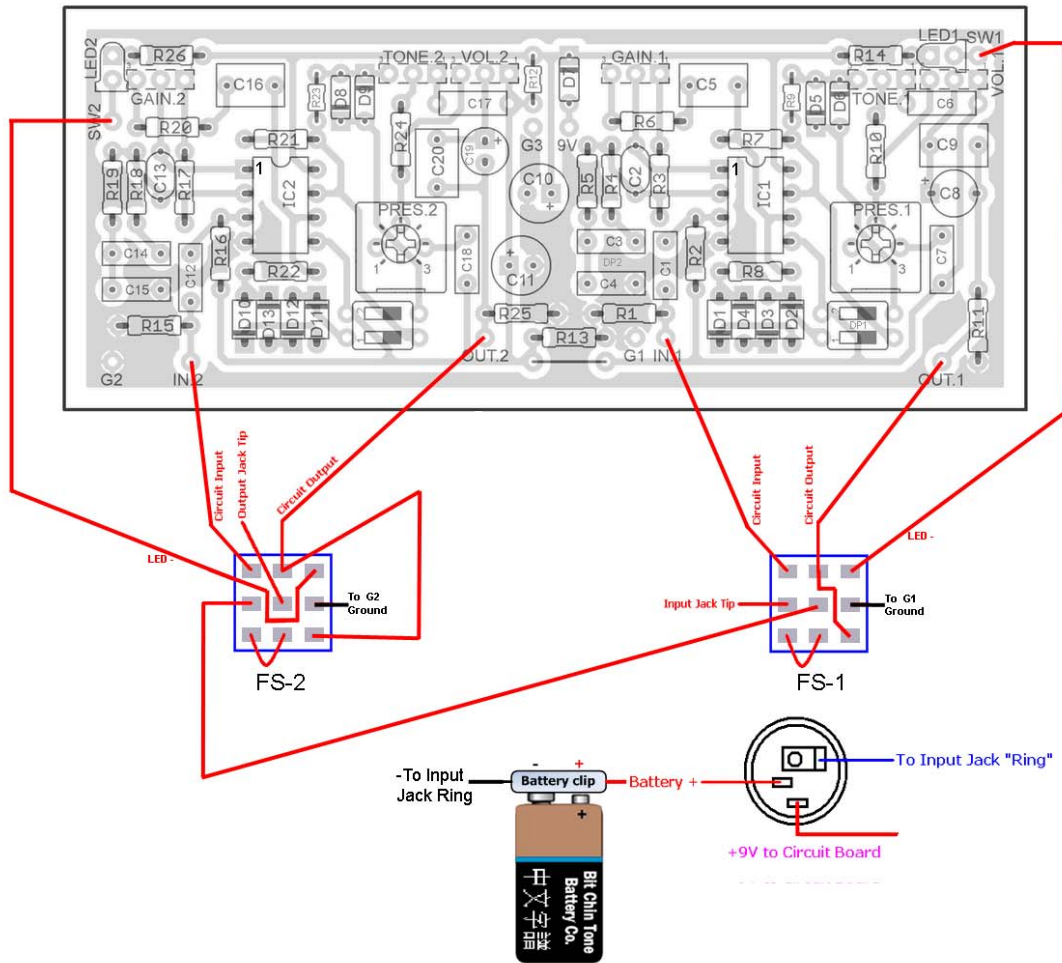

# King of Tone

**3PDT switch wiring for a NPN pedal**