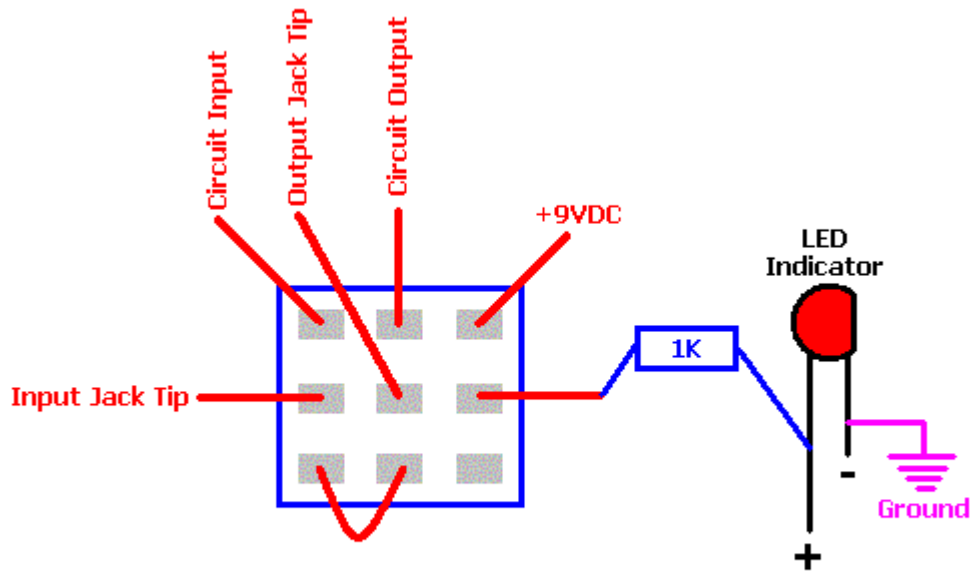

# King of Tone

**3PDT switch wiring for a NPN pedal**